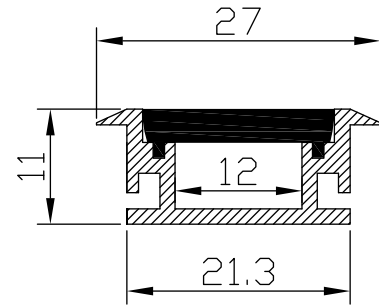

Color 

Unit: mm

Features:

1. Model: HL-BAPL048
2. Material: AL6063+PC
3. Surface: Anodized/Painting
4. Lighting source width: 12mm
5. Length: 4m/max
6. Installation: For stairs / park / supermarkets and other public place application.

Accessory:

End Cap

Alu Profile+End Cap

Alu Profile (Back)

Cover

Installation: